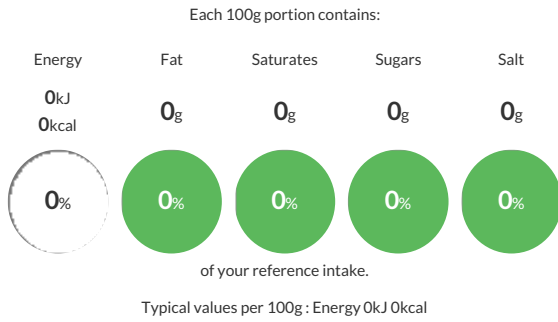

Supplier's Product Code :
Product Added :
Last Updated by Supplier :
erudus id :

800-222-1108
29 July 2019
03 October 2022
33a3fdcf88da4f93a78a2c22f38b45e3

The information on the Erudus System has been supplied by the manufacturers of the products and, whilst the owners of the Erudus System take steps to ensure the information is regularly updated, they give no warranty and no guarantee that the information is accurate. Product information and ingredients may change, please always read product labels carefully in addition to using the information provided by Erudus One.

We do not accept liability for any inaccuracies or incorrect information contained on this site. Please visit <http://www.erudus.com/terms-and-conditions> for full terms and conditions.

H11 5L Lemon Hard Surface Cleaner

Short Product Name:

Cuts through grease and grime Suitable for most hard surfaces Free rinsing – low smear Biodegradable Lemon fragrance 5L

Traded Unit GTIN: ☐ Internal GTIN: ☐ 5036383000615 Supplier: ☐ Mirius Suppliers Product Code: ☐ 800-222-1108

Reference Intake

Nutritional Information

Typical Values	Per 100g
Energy	0kJ 0kCal
Carbohydrates	0g
of which sugars	0g
Fat	0g
of which saturates	0g
Fibre	0g
Protein	0g
Salt	0g

Allergy Information

Key: Contains May Contain

Does Not Contain Cereal/Gluten	Does Not Contain Milk	Does Not Contain Eggs	Does Not Contain Peanuts	Does Not Contain Nuts	Does Not Contain Crustaceans	Does Not Contain Mustard
Does Not Contain Fish	Does Not Contain Lupin	Does Not Contain Sesame	Does Not Contain Celery	Does Not Contain Soya	Does Not Contain Molluscs	Does Not Contain Sulphur Dioxide

Dietary Information

Key: Suitable for

May not be suitable for Vegetarian	May not be suitable for Vegan	May not be suitable for Kosher	May not be suitable for Halal	May not be suitable for Coeliac

Ingredients

n/a