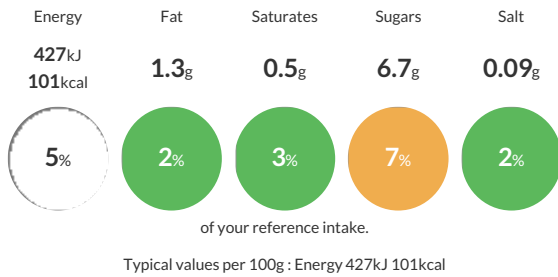

Reference Intake

Each 100g portion contains:

Nutritional Information

Typical Values	Per 100g
Energy	427kJ 101kCal
Carbohydrates	17.4g
of which sugars	6.7g
Fat	1.3g
of which saturates	0.5g
Fibre	-g
Protein	3.9g
Salt	0.09g