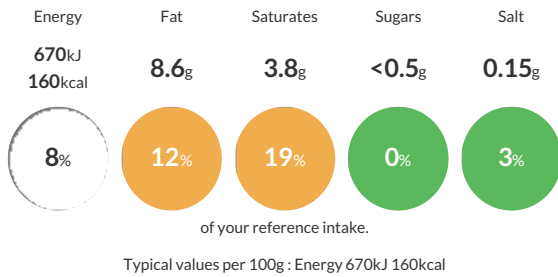

Each 100g portion contains:

Nutritional Information

| Typical Values | Per 100g |
|--------------------|------------------|
| Energy | 670kJ 160kCal |
| Carbohydrates | <0.5g |
| of which sugars | <0.5g |
| Fat | 8.6g |
| of which saturates | 3.8g |
| Fibre | <0.5g |
| Protein | 20.7g |
| Salt | 0.15g |