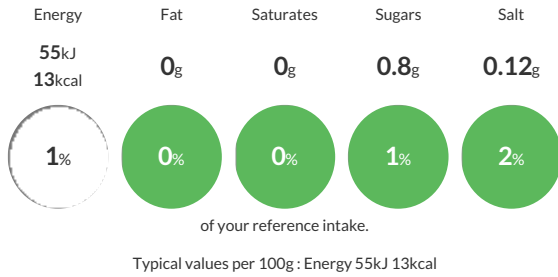

Reference Intake

Each 100g portion contains:

Nutritional Information

Typical Values	Per 100g
Energy	55kJ 13kCal
Carbohydrates	2.5g
of which sugars	0.8g
Fat	0g
of which saturates	0g
Fibre	1.5g
Protein	0g
Salt	0.12g