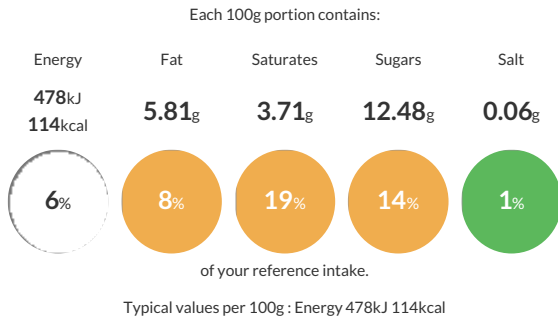

Traded Unit GTIN: **5060016673808** Internal GTIN: **5060016673792** Supplier : **Yorvale Ltd** Suppliers Product Code : **CLOT4X5L**

Reference Intake

Nutritional Information

Typical Values	Per 100g
Energy	478kJ 114kCal
Carbohydrates	13.05g
of which sugars	12.48g
Fat	5.81g
of which saturates	3.71g
Fibre	-g
Protein	2.39g
Salt	0.06g