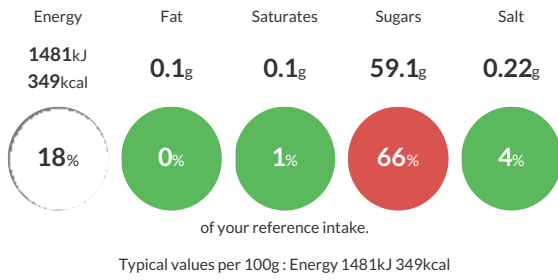

Each 100g portion contains:

Nutritional Information

Typical Values	Per 100g
Energy	1481kJ 349kCal
Carbohydrates	86.8g
of which sugars	59.1g
Fat	0.1g
of which saturates	0.1g
Fibre	0g
Protein	0.1g
Salt	0.22g