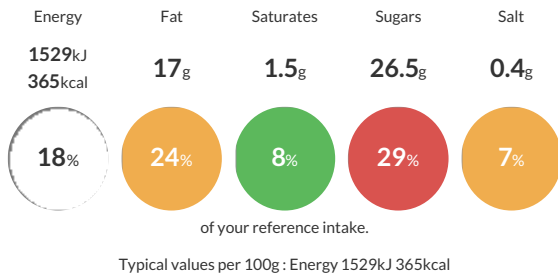

Each 100g portion contains:

Nutritional Information

Typical Values	Per 100g
Energy	1529kJ 365kCal
Carbohydrates	48g
of which sugars	26.5g
Fat	17g
of which saturates	1.5g
Fibre	1.3g
Protein	4.3g
Salt	0.4g