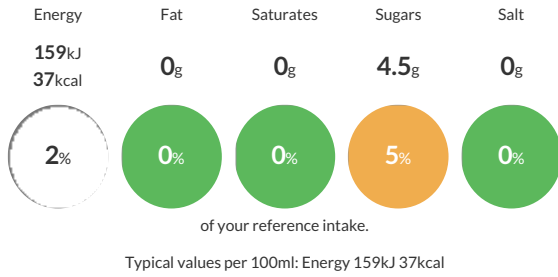

Reference Intake

Each 100ml portion contains:

Nutritional Information

Typical Values	Per 100ml
Energy	159kJ 37kCal
Carbohydrates	8.9g
of which sugars	4.5g
Fat	0g
of which saturates	0g
Fibre	-g
Protein	<0.5g
Salt	0g