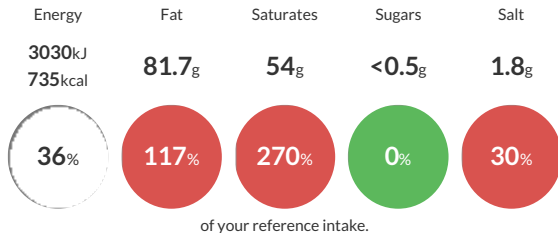

Each 100g portion contains:

Typical values per 100g : Energy 3030kJ 735kcal

Nutritional Information

Typical Values	Per 100g
Energy	3030kJ 735kCal
Carbohydrates	<0.5g
of which sugars	<0.5g
Fat	81.7g
of which saturates	54g
Fibre	<0.5g
Protein	0.5g
Salt	1.8g