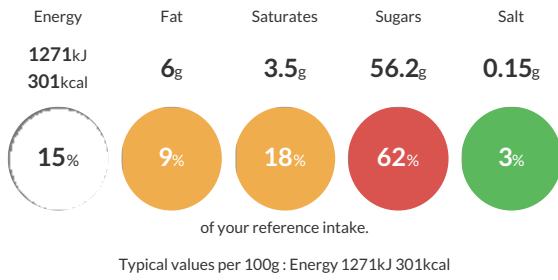

Reference Intake

Each 100g portion contains:

Nutritional Information

Typical Values	Per 100g
Energy	1271kJ 301kCal
Carbohydrates	56.2g
of which sugars	56.2g
Fat	6g
of which saturates	3.5g
Fibre	0g
Protein	5.5g
Salt	0.15g