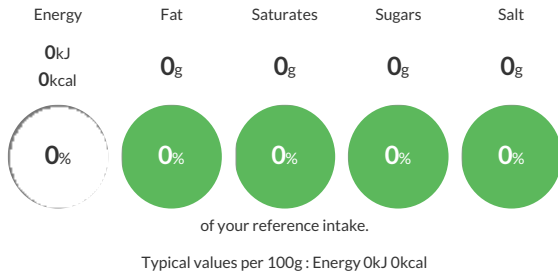

Reference Intake

Each 100g portion contains:

Nutritional Information

Typical Values	Per 100g
Energy	0kJ 0kCal
Carbohydrates	0g
of which sugars	0g
Fat	0g
of which saturates	0g
Fibre	-g
Protein	0g
Salt	0g

Allergy Information