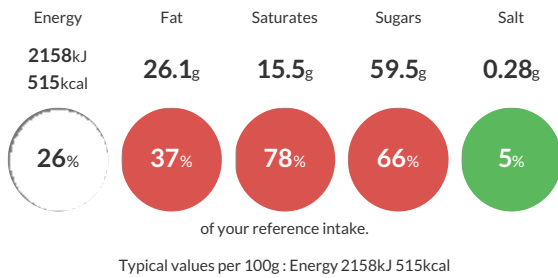

Reference Intake

Each 100g portion contains:

Nutritional Information

Typical Values	Per 100g
Energy	2158kJ 515kCal
Carbohydrates	61.8g
of which sugars	59.5g
Fat	26.1g
of which saturates	15.5g
Fibre	0.5g
Protein	7.9g
Salt	0.28g