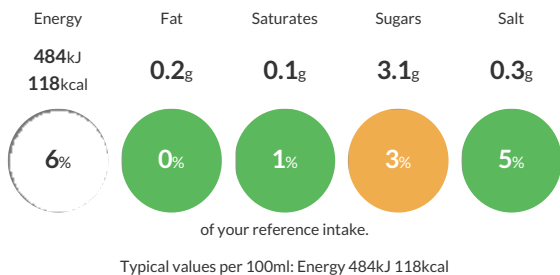

Supplier's Product Code : 12533643
Product Added : 15 October 2024
Last Updated by Supplier : 15 October 2024
erudus id : 45ed2692d8ee417a88029826a88d5cd3

The information on the Erudus System has been supplied by the manufacturers of the products and, whilst the owners of the Erudus System take steps to ensure the information is regularly updated, they give no warranty and no guarantee that the information is accurate. Product information and ingredients may change, please always read product labels carefully in addition to using the information provided by Erudus One.

NESCAFE ORIGINAL Classic Granules 6x750g

Short Product Name:
NESCAFE ORIGINAL Classic

Soluble coffee

Traded Unit GTIN: 07613035298996 Internal GTIN: 7613035298989 Supplier: Nestle UK Suppliers Product Code: 12533643

Reference Intake

Each 100ml portion contains:

Nutritional Information

Typical Values	Per 100ml
Energy	484kJ 118kCal
Carbohydrates	3.1g
of which sugars	3.1g
Fat	0.2g
of which saturates	0.1g
Fibre	34.1g
Protein	7.8g
Salt	0.3g

Allergy Information

Key: Contains May Contain

Does Not Contain Cereal/Gluten	Does Not Contain Milk	Does Not Contain Eggs	Does Not Contain Peanuts	Does Not Contain Nuts	Does Not Contain Crustaceans	Does Not Contain Mustard
Does Not Contain Fish	Does Not Contain Lupin	Does Not Contain Sesame	Does Not Contain Celery	Does Not Contain Soya	Does Not Contain Molluscs	Does Not Contain Sulphur Dioxide

Dietary Information

Key: Suitable for

Suitable for Vegetarian	Suitable for Vegan	Suitable for Kosher	Suitable for Halal	NO DATA for Coeliac

Ingredients

Soluble coffee