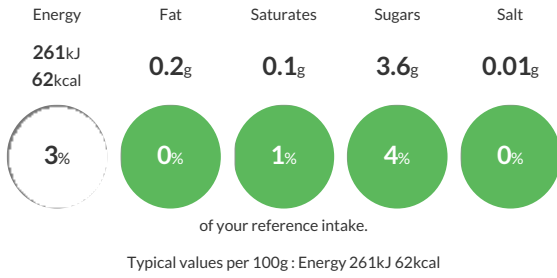

Reference Intake

Each 100g portion contains:

Nutritional Information

Typical Values	Per 100g
Energy	261kJ 62kCal
Carbohydrates	12.3g
of which sugars	3.6g
Fat	0.2g
of which saturates	0.1g
Fibre	2.1g
Protein	1.6g
Salt	0.01g