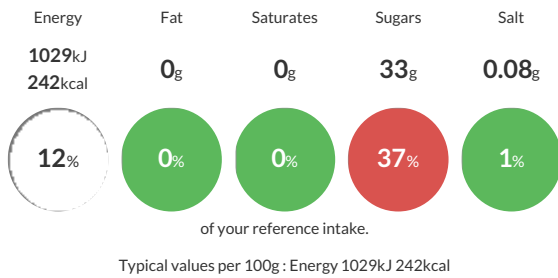

Supplier's Product Code :
Product Added :
Last Updated by Supplier :
erudus id :

61273
13 November 2012
22 November 2022
47b1d2eb7b474f0f8ee8cf367ec65619

The information on the Erudus System has been supplied by the manufacturers of the products and, whilst the owners of the Erudus System take steps to ensure the information is regularly updated, they give no warranty and no guarantee that the information is accurate. Product information and ingredients may change, please always read product labels carefully in addition to using the information provided by Erudus One.

We do not accept liability for any inaccuracies or incorrect information contained on this site. Please visit <http://www.erudus.com/terms-and-conditions> for full terms and conditions.

Sweet Beetroot Garnishing Glaze 250ml

Short Product Name:

A sweet rich red glaze with the flavour and aroma of beetroot

Traded Unit GTIN: 5060065761280 Internal GTIN: 5060065761273 Supplier: Imaginative Cuisine Limited Suppliers Product Code: 61273

Reference Intake

Each 100g portion contains:

Nutritional Information

Typical Values	Per 100g
Energy	1029kJ 242kCal
Carbohydrates	61g
of which sugars	33g
Fat	0g
of which saturates	0g
Fibre	0g
Protein	0.2g
Salt	0.08g