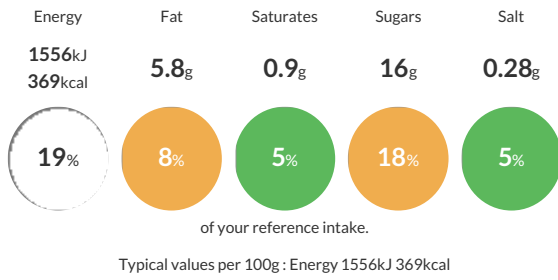

## Alpen Muesli No Added Sugar Sachets 30 x 45g

Short Product Name:  
Muesli No Added Sugar

Wholegrain wheatflakes & rolled oats with raisins and roasted sliced hazelnuts & almonds. 30 x 45g sachets

Traded Unit GTIN: **05010029226490** Internal GTIN: **5010029226423** Supplier: **Weetabix Ltd** Suppliers Product Code: **09689**

### Reference Intake

Each 100g portion contains:

### Nutritional Information

Typical Values	Per 100g
Energy	1556kJ 369kCal
Carbohydrates	63g
of which sugars	16g
Fat	5.8g
of which saturates	0.9g
Fibre	8.3g
Protein	12g
Salt	0.28g