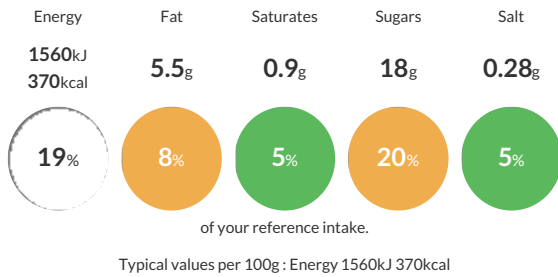

Traded Unit GTIN: **05010029226490** Internal GTIN: **5010029226423** Supplier: **Weetabix Ltd** Suppliers Product Code: **09689**

Reference Intake

Each 100g portion contains:

Nutritional Information

Typical Values	Per 100g
Energy	1560kJ 370kCal
Carbohydrates	65g
of which sugars	18g
Fat	5.5g
of which saturates	0.9g
Fibre	8g
Protein	11g
Salt	0.28g