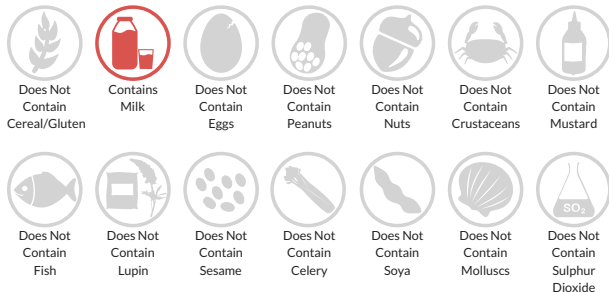

Allergy Information

Key: Contains May Contain

Dietary Information

Key: Suitable for

Ingredients

Semi-skimmed milk 60%, Arabica coffee (water, coffee*)(37%), unrefined demerara sugar, chocolate powder, low fat cocoa powder, vanilla flavouring, natural flavouring, acidity regulator (sodium bicarbonate)