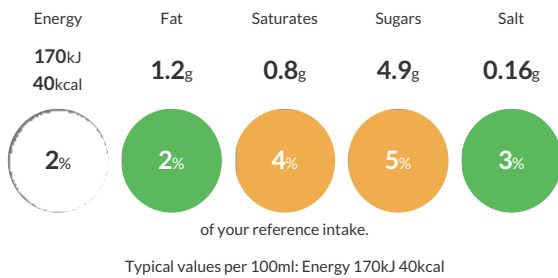

Short Product Name:

Jimmy's Iced Coffee Mocha 250ml

Jimmy's Mocha Iced Coffee. If you're new to Iced Coffee, then the Mocha could well be the one for you. Think of a refreshing chocolate milk with a sophisticated coffee undertone. Made with single-origin, Rainforest Alliance Coffee and Belgian chocolate, it's the treat of the Jimmy's family. Our 250ml endlessly recyclable SlimCan has a matte finish, making the drinking experience just that little bit more enjoyable. When? 11am treat, lunch pick me up, post run / ride protein.

Traded Unit GTIN: 04000349860071 Internal GTIN: 4000349860064 Supplier: Britvic Soft Drinks Limited Suppliers Product Code: 201455

Reference Intake

Each 100ml portion contains:

Nutritional Information

Typical Values	Per 100ml
Energy	170kJ 40kCal
Carbohydrates	4.9g
of which sugars	4.9g
Fat	1.2g
of which saturates	0.8g
Fibre	-g
Protein	2.2g
Salt	0.16g