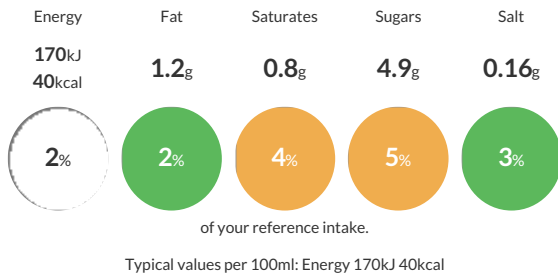

Reference Intake

Each 100ml portion contains:

Nutritional Information

Typical Values	Per 100ml
Energy	170kJ 40kCal
Carbohydrates	4.9g
of which sugars	4.9g
Fat	1.2g
of which saturates	0.8g
Fibre	-g
Protein	2.2g
Salt	0.16g