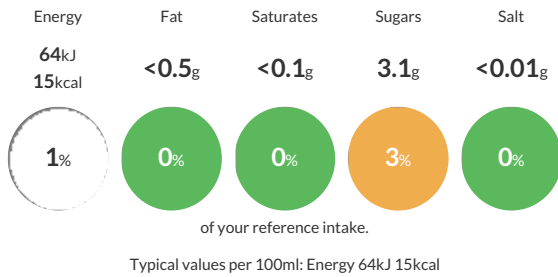

We do not accept liability for any inaccuracies or incorrect information contained on this site. Please visit <http://www.erudus.com/terms-and-conditions> for full terms and conditions.

Dalston's Cherry Soda 330ml can

Reference Intake

Each 100ml portion contains:

Nutritional Information

Typical Values	Per 100ml
Energy	64kJ 15kCal
Carbohydrates	3.2g
of which sugars	3.1g
Fat	<0.5g
of which saturates	<0.1g
Fibre	-g
Protein	<0.5g
Salt	<0.01g