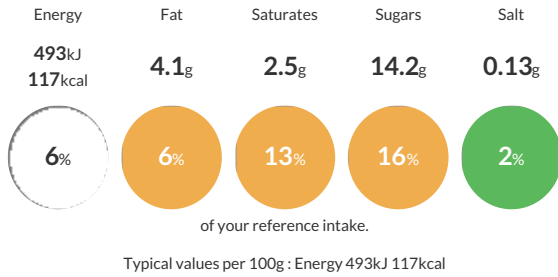

Short Product Name:

MULLER VITALITY THICK & CREAMY 12X110G 70628

Muller Vitality Thick & Creamy Mixed Case

Traded Unit GTIN: - Internal GTIN: Supplier: **CentralSupplies** Suppliers Product Code: **YOMU70628**

Reference Intake

Each 100g portion contains:

Nutritional Information

Typical Values	Per 100g
Energy	493kJ 117kCal
Carbohydrates	15g
of which sugars	14.2g
Fat	4.1g
of which saturates	2.5g
Fibre	-g
Protein	5.1g
Salt	0.13g