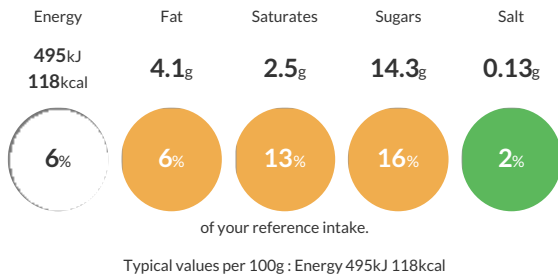

Reference Intake

Each 100g portion contains:

Nutritional Information

Typical Values	Per 100g
Energy	495kJ 118kCal
Carbohydrates	15.1g
of which sugars	14.3g
Fat	4.1g
of which saturates	2.5g
Fibre	-g
Protein	5.1g
Salt	0.13g