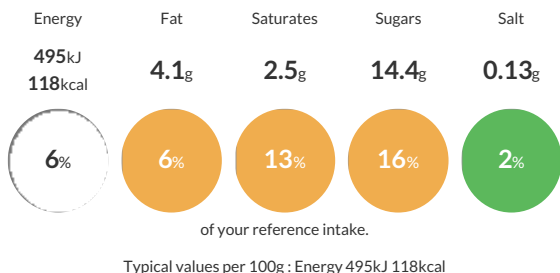

Supplier's Product Code :
Product Added :
Last Updated by Supplier :
erudus id :

YOMU70628
02 July 2024
02 July 2024
4b15828990414af4819a5f4f22320136

The information on the Erudus System has been supplied by the manufacturers of the products and, whilst the owners of the Erudus System take steps to ensure the information is regularly updated, they give no warranty and no guarantee that the information is accurate. Product information and ingredients may change, please always read product labels carefully in addition to using the information provided by Erudus One.

MULLER VITALITY THICK & CREAMY 12X110G 70628 - Thick & creamy Smooth Strawberry Yogurt

Short Product Name:

MULLER VITALITY THICK & CREAMY 12X110G 70628

Muller Vitality Thick & Creamy Mixed Case

Traded Unit GTIN: ☐ Internal GTIN: Supplier: ☐ CentralSupplies Suppliers Product Code: ☐ YOMU70628

Reference Intake

Each 100g portion contains:

Nutritional Information

Typical Values	Per 100g
Energy	495kJ 118kCal
Carbohydrates	15.1g
of which sugars	14.4g
Fat	4.1g
of which saturates	2.5g
Fibre	-g
Protein	5.1g
Salt	0.13g