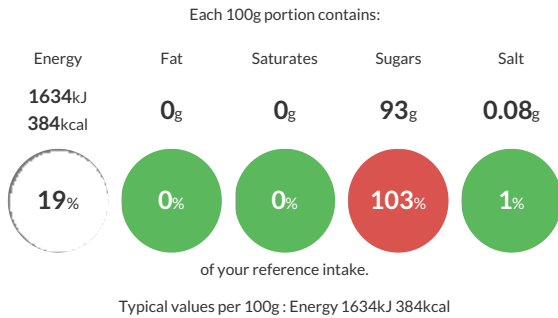

Traded Unit GTIN: 5010115129386 Internal GTIN: 5010115822324 Supplier: Tate & Lyle Sugars Suppliers Product Code: 412938

Reference Intake

Nutritional Information

Typical Values	Per 100g
Energy	1634kJ 384kCal
Carbohydrates	96g
of which sugars	93g
Fat	0g
of which saturates	0g
Fibre	-g
Protein	0.1g
Salt	0.08g