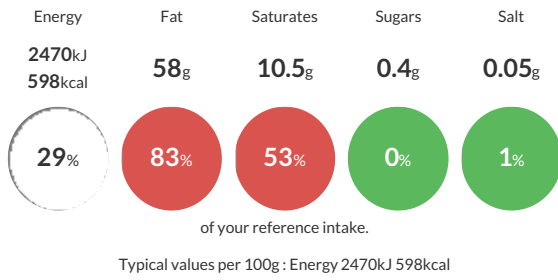

### Reference Intake

Each 100g portion contains:

### Nutritional Information

Typical Values	Per 100g
Energy	2470kJ 598kCal
Carbohydrates	0.9g
of which sugars	0.4g
Fat	58g
of which saturates	10.5g
Fibre	7.9g
Protein	18.2g
Salt	0.05g