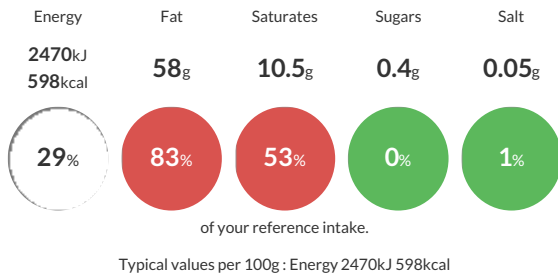

Reference Intake

Each 100g portion contains:

Nutritional Information

Typical Values	Per 100g
Energy	2470kJ 598kCal
Carbohydrates	0.9g
of which sugars	0.4g
Fat	58g
of which saturates	10.5g
Fibre	7.9g
Protein	18.2g
Salt	0.05g