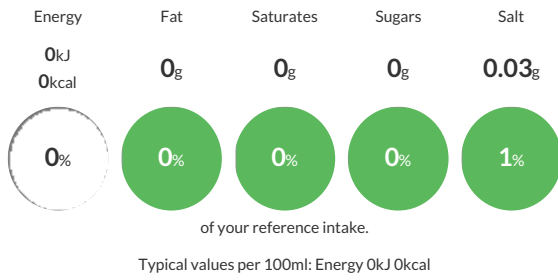

### Reference Intake

Each 100ml portion contains:

### Nutritional Information

Typical Values	Per 100ml
Energy	0kJ 0kCal
Carbohydrates	0g
of which sugars	0g
Fat	0g
of which saturates	0g
Fibre	-g
Protein	0g
Salt	0.03g