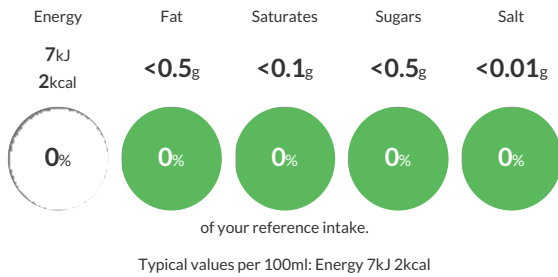

Reference Intake

Each 100ml portion contains:

Nutritional Information

Typical Values	Per 100ml
Energy	7kJ 2kCal
Carbohydrates	1.6g
of which sugars	<0.5g
Fat	<0.5g
of which saturates	<0.1g
Fibre	<0.5g
Protein	<0.5g
Salt	<0.01g