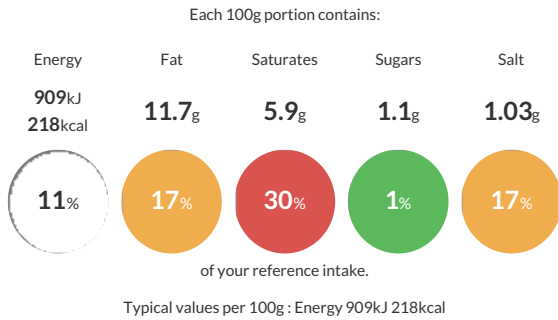

Reference Intake

Nutritional Information

Typical Values	Per 100g
Energy	909kJ 218kCal
Carbohydrates	20.9g
of which sugars	1.1g
Fat	11.7g
of which saturates	5.9g
Fibre	1.1g
Protein	7.7g
Salt	1.03g

Allergy Information