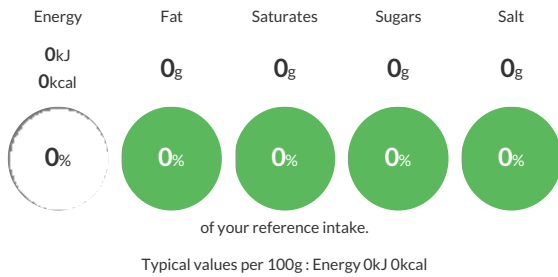

Reference Intake

Each 100g portion contains:

Nutritional Information

Typical Values	Per 100g
Energy	0kJ 0kCal
Carbohydrates	0g
of which sugars	0g
Fat	0g
of which saturates	0g
Fibre	0g
Protein	0g
Salt	0g

Allergy Information