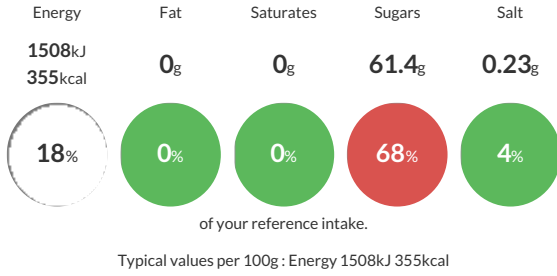

Supplier's Product Code :
Product Added :
Last Updated by Supplier :
erudus id :

12454361
25 January 2024
25 January 2024
51010c4b3ef742649831a13f5f39811f

The information on the Erudus System has been supplied by the manufacturers of the products and, whilst the owners of the Erudus System take steps to ensure the information is regularly updated, they give no warranty and no guarantee that the information is accurate. Product information and ingredients may change, please always read product labels carefully in addition to using the information provided by Erudus One.

Rowntree's Fruit Pastilles Vegan Friendly Sweets Tube 32x50g

Short Product Name:

Rowntree's Fruit Pastilles Sweets Tube 50g

Fruit Pastilles

Traded Unit GTIN: 7613287057037 Internal GTIN: 7613287057020 Supplier: Nestle UK Suppliers Product Code: 12454361

Reference Intake

Each 100g portion contains: