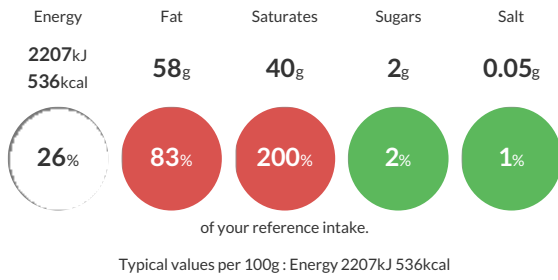

Reference Intake

Each 100g portion contains:

Nutritional Information

Typical Values	Per 100g
Energy	2207kJ 536kCal
Carbohydrates	2g
of which sugars	2g
Fat	58g
of which saturates	40g
Fibre	0g
Protein	1.6g
Salt	0.05g