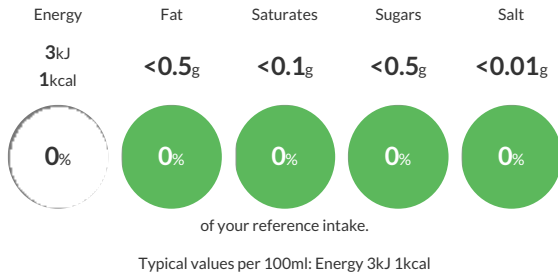

Reference Intake

Each 100ml portion contains:

Nutritional Information

Typical Values	Per 100ml
Energy	3kJ 1kCal
Carbohydrates	<0.5g
of which sugars	<0.5g
Fat	<0.5g
of which saturates	<0.1g
Fibre	-g
Protein	<0.5g
Salt	<0.01g