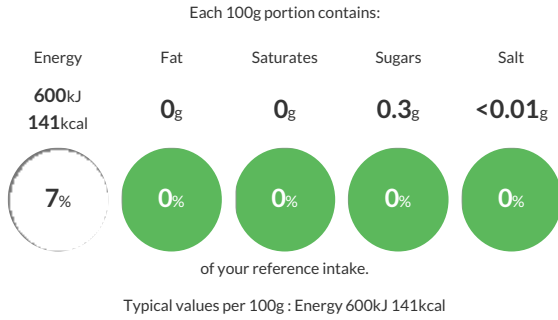

PREEMA 500ml VANILLA ESSENCE

Traded Unit GTIN: 5021507163024 Internal GTIN: 5021507163017 Supplier: Preema International Ltd Suppliers Product Code: VAN500ML

Reference Intake

Nutritional Information

Typical Values	Per 100g
Energy	600kJ 141kCal
Carbohydrates	35.8g
of which sugars	0.3g
Fat	0g
of which saturates	0g
Fibre	0g
Protein	0g
Salt	<0.01g