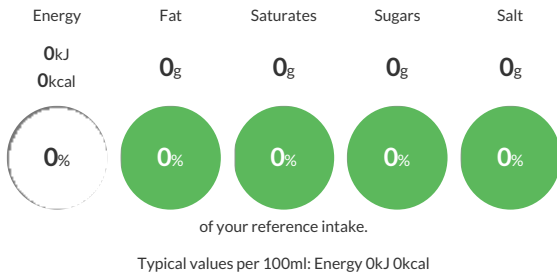

Short Product Name:

London Essence Company Soda Water

Carbonated Soft Drink with Sodium Bicarbonate. For recipe inspiration, visit londonessenceco.com. Our elegant collection of tonics, gingers and sodas is also exquisitely light and breathes new life into your rituals. Just chill, pour over ice or mix to elevate your favourite cocktails. At London Essence we love to reinvent and reimagine, much like the city we call home. We have been layering and blending distilled essences since 1896 and now create luxurious drinks with the purest flavour in every sip. The London Essence Co. is a registered trademark.

Traded Unit GTIN: 05010102227996 Internal GTIN: 50414857 Supplier : Britvic Soft Drinks Limited Suppliers Product Code : 201445

Reference Intake

Each 100ml portion contains:

Nutritional Information

Typical Values	Per 100ml
Energy	0kJ 0kCal
Carbohydrates	0g
of which sugars	0g
Fat	0g
of which saturates	0g
Fibre	-g
Protein	0g
Salt	0g