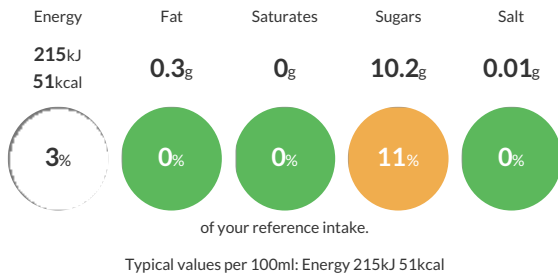

Short Product Name:
Big 5

30 x 140g smoothie pouches

Traded Unit GTIN: **5060280580352** Internal GTIN: Supplier: **Love Struck** Suppliers Product Code: **5235**

Reference Intake

Each 100ml portion contains:

Nutritional Information

Typical Values	Per 100ml
Energy	215kJ 51kCal
Carbohydrates	10.3g
of which sugars	10.2g
Fat	0.3g
of which saturates	0g
Fibre	2.2g
Protein	0.6g
Salt	0.01g

Allergy Information

Key: **Contains** **May Contain**