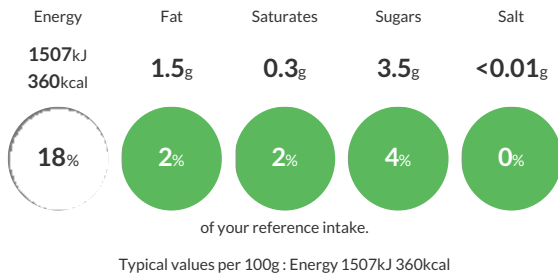

### Reference Intake

Each 100g portion contains:

### Nutritional Information

Typical Values	Per 100g
Energy	1507kJ 360kCal
Carbohydrates	73.6g
of which sugars	3.5g
Fat	1.5g
of which saturates	0.3g
Fibre	3g
Protein	11.5g
Salt	<0.01g