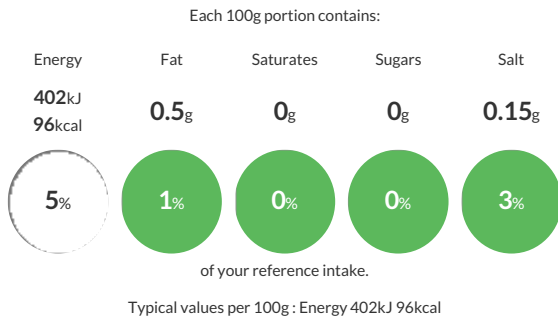

Reference Intake

Nutritional Information

Typical Values	Per 100g
Energy	402kJ 96kCal
Carbohydrates	10g
of which sugars	0g
Fat	0.5g
of which saturates	0g
Fibre	9.7g
Protein	8g
Salt	0.15g

Allergy Information