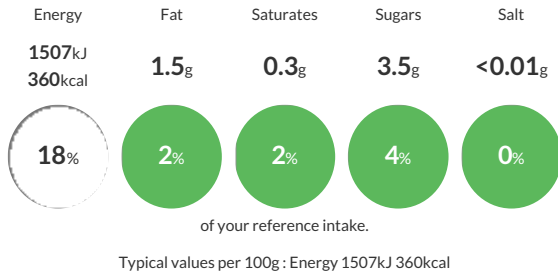

Reference Intake

Each 100g portion contains:

Nutritional Information

Typical Values	Per 100g
Energy	1507kJ 360kCal
Carbohydrates	73.6g
of which sugars	3.5g
Fat	1.5g
of which saturates	0.3g
Fibre	3g
Protein	11.5g
Salt	<0.01g