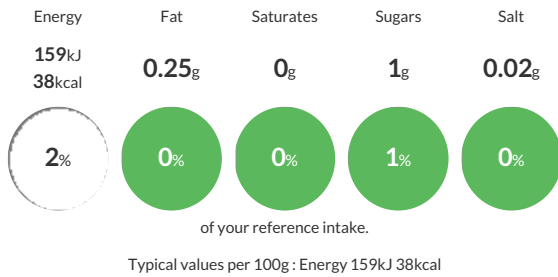

Each 100g portion contains:

Nutritional Information

Typical Values	Per 100g
Energy	159kJ 38kCal
Carbohydrates	6g
of which sugars	1g
Fat	0.25g
of which saturates	0g
Fibre	1.9g
Protein	2g
Salt	0.02g

Allergy Information