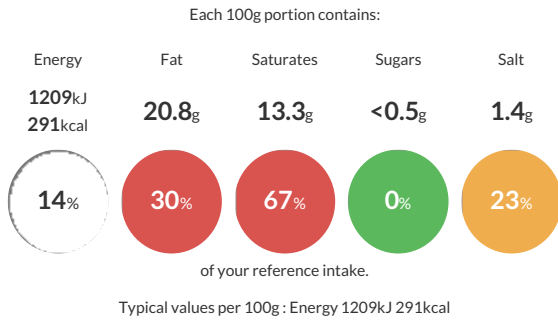

Reference Intake

Nutritional Information

Typical Values	Per 100g
Energy	1209kJ 291kCal
Carbohydrates	1g
of which sugars	<0.5g
Fat	20.8g
of which saturates	13.3g
Fibre	0g
Protein	24.3g
Salt	1.4g

Allergy Information