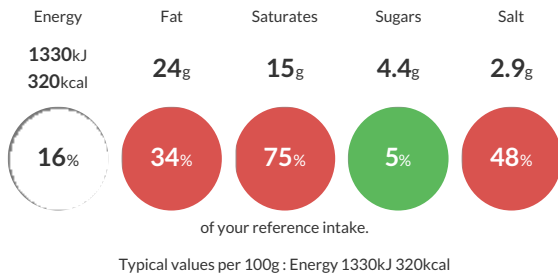

Reference Intake

Each 100g portion contains:

Nutritional Information

Typical Values	Per 100g
Energy	1330kJ 320kCal
Carbohydrates	10g
of which sugars	4.4g
Fat	24g
of which saturates	15g
Fibre	-g
Protein	16g
Salt	2.9g