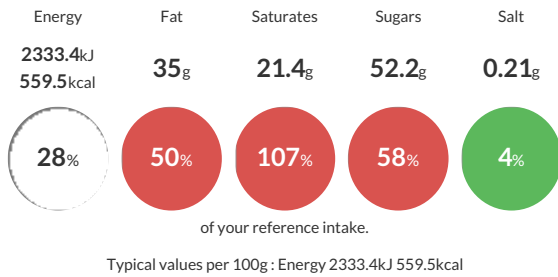

### Reference Intake

Each 100g portion contains:

### Nutritional Information

Typical Values	Per 100g
Energy	2333.4kJ 559.5kCal
Carbohydrates	53.1g
of which sugars	52.2g
Fat	35g
of which saturates	21.4g
Fibre	1.9g
Protein	6.9g
Salt	0.21g