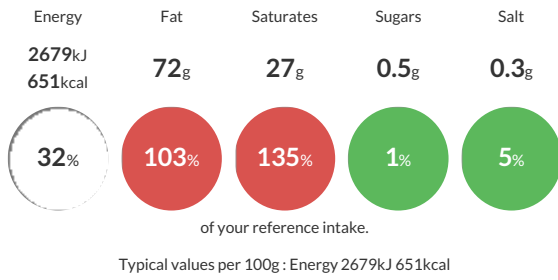

## Meadowland Wrapper 40x250g

Short Product Name:  
72% vegetable fat spread

72% Vegetable Fat Spread.

Traded Unit GTIN: 8719200069145 Internal GTIN: 8719200069114 Supplier: Upfield Foods UK Suppliers Product Code: 67879728

### Reference Intake

Each 100g portion contains:

### Nutritional Information

Typical Values	Per 100g
Energy	2679kJ 651kCal
Carbohydrates	0.5g
of which sugars	0.5g
Fat	72g
of which saturates	27g
Fibre	<0.5g
Protein	<0.5g
Salt	0.3g