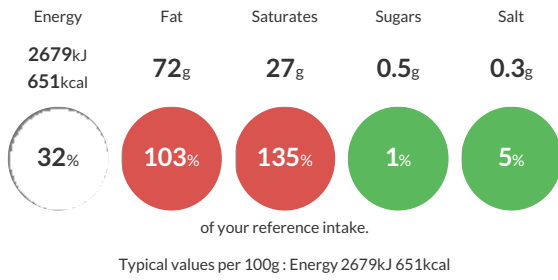

Short Product Name:
72% vegetable fat spread

72% Vegetable Fat Spread.

Traded Unit GTIN: 8719200069145 Internal GTIN: 8719200069114 Supplier: Upfield Foods UK Suppliers Product Code: 67879728

Reference Intake

Each 100g portion contains:

Nutritional Information

Typical Values	Per 100g
Energy	2679kJ 651kCal
Carbohydrates	0.5g
of which sugars	0.5g
Fat	72g
of which saturates	27g
Fibre	<0.5g
Protein	<0.5g
Salt	0.3g