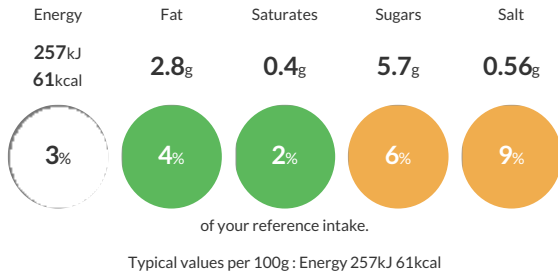

Reference Intake

Each 100g portion contains:

Nutritional Information

Typical Values	Per 100g
Energy	257kJ 61kCal
Carbohydrates	7.1g
of which sugars	5.7g
Fat	2.8g
of which saturates	0.4g
Fibre	1.1g
Protein	1.4g
Salt	0.56g