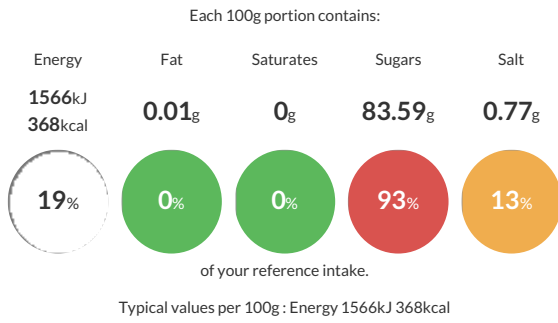

Supplier's Product Code :
Product Added :
Last Updated by Supplier :
erudus id :

JCST14
07 February 2013
26 August 2020
60ff10bd0ddc4672a43e215c9d12b49d

The information on the **Erudus System** has been supplied by the manufacturers of the products and, whilst the owners of the Erudus System take steps to ensure the information is regularly updated, they give no warranty and no guarantee that the information is accurate. Product information and ingredients may change, please always read product labels carefully in addition to using the information provided by Erudus One.

We do not accept liability for any inaccuracies or incorrect information contained on this site. Please visit <http://www.erudus.com/terms-and-conditions> for full terms and conditions.

STRAWBERRY FLAVOUR JELLY CRYSTALS 4x3.5kg

Short Product Name:
STRAWBERRY FLAVOUR JELLY CRYSTALS

A dry blend consisting of coloured and flavoured crystals which, on reconstitution as instructed, will produce a firm jelly.

Traded Unit GTIN: **05020933105837** Internal GTIN: **5020933100849** Supplier : **Sleaford Quality Foods** Suppliers Product Code : **JCST14**

Reference Intake

Nutritional Information

Typical Values	Per 100g
Energy	1566kJ 368kCal
Carbohydrates	85.25g
of which sugars	83.59g
Fat	0.01g
of which saturates	0g
Fibre	0g
Protein	6.83g
Salt	0.77g

Allergy Information

Key: **Contains** **May Contain**

Does Not Contain Cereal/Gluten	Does Not Contain Milk	Does Not Contain Eggs	Does Not Contain Peanuts	Does Not Contain Nuts	Does Not Contain Crustaceans	Does Not Contain Mustard
Does Not Contain Fish	Does Not Contain Lupin	Does Not Contain Sesame	Does Not Contain Celery	Does Not Contain Soya	Does Not Contain Molluscs	Does Not Contain Sulphur Dioxide

Gluten Claim

Gluten content is less than 20ppm.

Ingredients

Dextrose, Sugar, Beef Gelatine, Acidity Regulators (Citric Acid, Trisodium Citrate), Colours (Beetroot Red, Annatto), Flavouring.

Dietary Information

Key: **Suitable for**

May not be suitable for Vegetarian	May not be suitable for Vegan	May not be suitable for Kosher	May not be suitable for Halal	Suitable for Coeliac