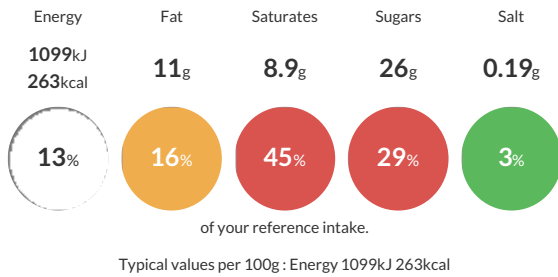

Supplier's Product Code :
Product Added :
Last Updated by Supplier :
erudus id :

68524510
11 June 2024
11 June 2024
61cfffeab0794fd7a3029de16f5f33bd

The information on the **Erudus System** has been supplied by the manufacturers of the products and, whilst the owners of the Erudus System take steps to ensure the information is regularly updated, they give no warranty and no guarantee that the information is accurate. Product information and ingredients may change, please always read product labels carefully in addition to using the information provided by Erudus One.

We do not accept liability for any inaccuracies or incorrect information contained on this site. Please visit <http://www.erudus.com/terms-and-conditions> for full terms and conditions.

Cornetto Ice Cream Cone Strawberry 120 ml

Short Product Name:

Cornetto Ice Cream Cone Strawberry 120 ml

Strawberry fruit ice and vanilla flavour ice cream, with strawberry sauce (5%), wafer cone (13%), chocolate flavour coating (6.5%) and white chocolate pieces (1%)

Traded Unit GTIN: **8711327320154** Internal GTIN: **8711327320109** Supplier: **Unilever UK Limited** Suppliers Product Code: **68524510**

Reference Intake

Each 100g portion contains:

Nutritional Information

Typical Values	Per 100g
Energy	1099kJ 263kCal
Carbohydrates	38g
of which sugars	26g
Fat	11g
of which saturates	8.9g
Fibre	-g
Protein	2.1g
Salt	0.19g