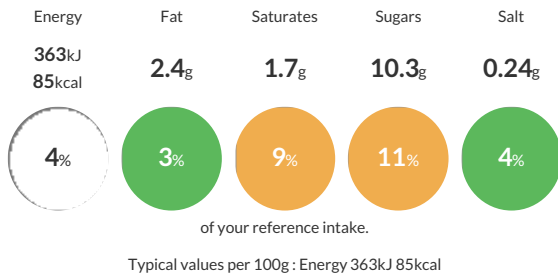

Short Product Name:

Strawberry Flavour Dessert Mix

Strawberry flavour dessert mix

Traded Unit GTIN: - Internal GTIN: 5000354916786 Supplier: Premier Foods Suppliers Product Code: 1014231

Reference Intake

Each 100g portion contains:

Nutritional Information

Typical Values	Per 100g
Energy	363kJ 85kCal
Carbohydrates	13.5g
of which sugars	10.3g
Fat	2.4g
of which saturates	1.7g
Fibre	<0.5g
Protein	2.9g
Salt	0.24g

Allergy Information

Key: Contains May Contain