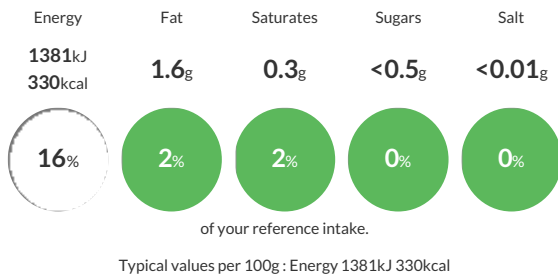

Short Product Name:

Off white, cream coloured long separate fluffy grains.

Traded Unit GTIN: 5020580338022 Internal GTIN: 5020580338022 Supplier: Surya Foods Suppliers Product Code: 16911

Reference Intake

Each 100g portion contains:

Nutritional Information

Typical Values	Per 100g
Energy	1381kJ 330kCal
Carbohydrates	78.9g
of which sugars	<0.5g
Fat	1.6g
of which saturates	0.3g
Fibre	-g
Protein	7.1g
Salt	<0.01g