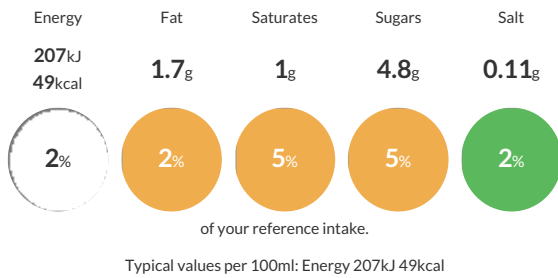

### Reference Intake

Each 100ml portion contains:

### Nutritional Information

Typical Values	Per 100ml
Energy	207kJ 49kCal
Carbohydrates	4.8g
of which sugars	4.8g
Fat	1.7g
of which saturates	1g
Fibre	-g
Protein	3.6g
Salt	0.11g