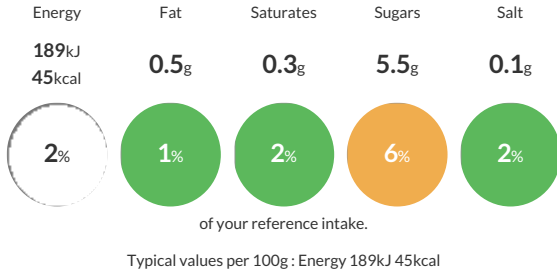

Supplier's Product Code :
Product Added :
Last Updated by Supplier :
erudus id :

YOGAPFF125G
04 March 2020
13 January 2023
65689d027d624ceeb2aa3ed665fe1e10

The information on the Erudus System has been supplied by the manufacturers of the products and, whilst the owners of the Erudus System take steps to ensure the information is regularly updated, they give no warranty and no guarantee that the information is accurate. Product information and ingredients may change, please always read product labels carefully in addition to using the information provided by Erudus One.

G.ACRE PLAIN FAT FREE YOGHURT 20X125G

Short Product Name:

Fat free pasteurised plain yogurt

Traded Unit GTIN: 05060188691082 Internal GTIN: 5060188691075 Supplier: Central Supplies Suppliers Product Code : YOGAPFF125G

Reference Intake

Each 100g portion contains:

Nutritional Information

Typical Values	Per 100g
Energy	189kJ 45kCal
Carbohydrates	5.5g
of which sugars	5.5g
Fat	0.5g
of which saturates	0.3g
Fibre	<0.5g
Protein	4.3g
Salt	0.1g

Allergy Information

Key: Contains May Contain

 Does Not Contain Cereal/Gluten	 Contains Milk	 Does Not Contain Eggs	 Does Not Contain Peanuts	 Does Not Contain Nuts	 Does Not Contain Crustaceans	 Does Not Contain Mustard
 Does Not Contain Fish	 Does Not Contain Lupin	 Does Not Contain Sesame	 Does Not Contain Celery	 Does Not Contain Soya	 Does Not Contain Molluscs	 Does Not Contain Sulphur Dioxide

Gluten Claim

Gluten content is less than 20ppm.

Ingredients

Fat-Free Yogurt (MILK) (97%) , Modified Maize Starch, Thickener: Pectin.

Dietary Information

Key: Suitable for

 Suitable for Vegetarian	 May not be suitable for Vegan	 May not be suitable for Kosher	 May not be suitable for Halal	 Suitable for Coeliac