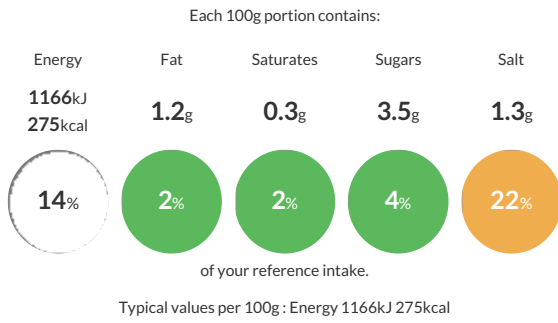

Short Product Name:
WHITE SANDWICH

Bread with one cut

Traded Unit GTIN: **3516870108847** Internal GTIN: Supplier: **Planète Pain** Suppliers Product Code: **10884 - PPSAN125**

Reference Intake

Nutritional Information