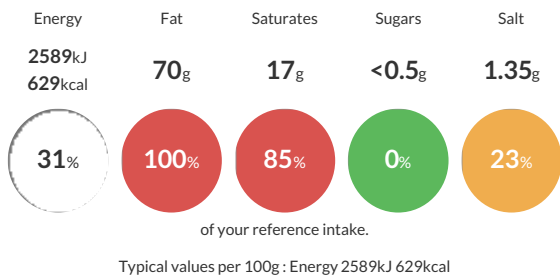

Supplier's Product Code :
Product Added :
Last Updated by Supplier :
erudus id :

67678070
20 March 2024
20 March 2024
68164aee020f4507a04349af8cc17012

The information on the Erudus System has been supplied by the manufacturers of the products and, whilst the owners of the Erudus System take steps to ensure the information is regularly updated, they give no warranty and no guarantee that the information is accurate. Product information and ingredients may change, please always read product labels carefully in addition to using the information provided by Erudus One.

Flora Spread Tub Original 6x2Kg

Short Product Name:
70% Vegetable fat spread

70% vegetable fat spread Flora Original 2Kg

Traded Unit GTIN: 8719200008298 Internal GTIN: 8719200008236 Supplier: Upfield Foods UK Suppliers Product Code: 67678070

Reference Intake

Each 100g portion contains:

Nutritional Information

Typical Values	Per 100g
Energy	2589kJ 629kCal
Carbohydrates	<0.5g
of which sugars	<0.5g
Fat	70g
of which saturates	17g
Fibre	<0.5g
Protein	<0.5g
Salt	1.35g