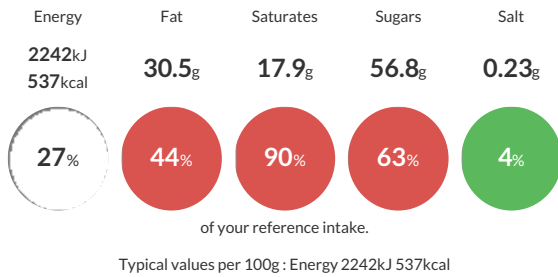

Reference Intake

Each 100g portion contains:

Nutritional Information

Typical Values	Per 100g
Energy	2242kJ 537kCal
Carbohydrates	57.8g
of which sugars	56.8g
Fat	30.5g
of which saturates	17.9g
Fibre	1.9g
Protein	6.8g
Salt	0.23g