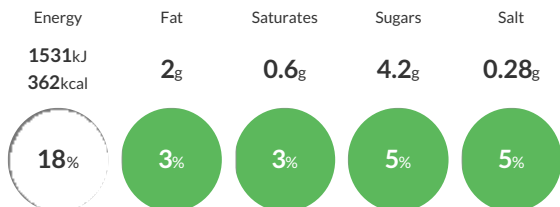

Supplier's Product Code :
Product Added :
Last Updated by Supplier :
erudus id :

07267
29 July 2021
16 November 2022
68781e2affe04088a45acd81f4f1d40c

The information on the **Erudus System** has been supplied by the manufacturers of the products and, whilst the owners of the Erudus System take steps to ensure the information is regularly updated, they give no warranty and no guarantee that the information is accurate. Product information and ingredients may change, please always read product labels carefully in addition to using the information provided by Erudus One.

Weetabix Cereal 10x24 Pack

Whole wheat cereal with added vitamins and iron.

Traded Unit GTIN: **05010029210699** Internal GTIN: **5010029000016** Supplier: **Weetabix Ltd** Suppliers Product Code: **07267**

Reference Intake

Each 100g portion contains:

of your reference intake.

Typical values per 100g : Energy 1531kJ 362kcal

Nutritional Information

Typical Values	Per 100g
Energy	1531kJ 362kCal
Carbohydrates	69g
of which sugars	4.2g
Fat	2g
of which saturates	0.6g
Fibre	10g
Protein	12g
Salt	0.28g

Allergy Information

Key: **Contains** **May Contain**

Contains Cereal/Gluten	Does Not Contain Milk	Does Not Contain Eggs	Does Not Contain Peanuts	Does Not Contain Nuts	Does Not Contain Crustaceans	Does Not Contain Mustard
Does Not Contain Fish	Does Not Contain Lupin	Does Not Contain Sesame	Does Not Contain Celery	Does Not Contain Soya	Does Not Contain Molluscs	Does Not Contain Sulphur Dioxide

Allergen Statement

Allergy Advice. For allergens, including cereals containing gluten, see ingredients in bold.

Ingredients

WHEAT (95%), Malted **BARLEY** Extract, Sugar, Salt, Niacin, Iron, Riboflavin (B2), Thiamin (B1), Folic Acid.

Dietary Information

Key: **Suitable for**

Suitable for Vegetarian	Suitable for Vegan	Suitable for Kosher	May not be suitable for Halal	May not be suitable for Coeliac